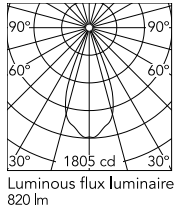

Physical

Colour	Black
Trim	No
Orientation	Adjustable
Rotation (°)	360
Longitudinal tilting (°)	90
Net weight (kg)	0.73
IP internal	20

Download

Mounting instructions [↓ PDF](#)

Photometric Files

LDT / IES [↓ ZIP](#)

Technical Drawings

2D [↓ ZIP](#)

3D [↓ ZIP](#)

Schematic light drawing

Photometric

Light distribution	Symmetric
CCT (K)	3000
CRI>	90
Beam angle C0-180 (°)	43
Beam angle C90-270 (°)	43
Extreme cut off	No
UGR _L	<16