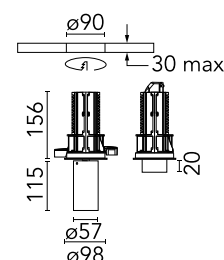

BOOK AN APPOINTMENT

Main specifications

Mounting	Ceiling recessed
Environments	Indoor dry location
Light source type	LED
Light sources included	Yes
LED type	LED array
Lamp category	LED
Number of lamps	1
Power (W)	11.7
System power (W)	14.7
Source flux (lm)	1655.07
Lumen Output (lm)	820

Physical

Colour	Black
Trim	No
Orientation	Adjustable
Rotation (°)	360
Longitudinal tilting (°)	90
Net weight (kg)	0.73
IP internal	20

Download

Mounting instructions [↓ PDF](#)

Photometric Files

LDT / IES [↓ ZIP](#)

Technical Drawings

2D [↓ ZIP](#)

3D [↓ ZIP](#)

Schematic light drawing

Photometric

Light distribution	Symmetric
CCT (K)	3000
CRI>	90
Beam angle C0-180 (°)	43
Beam angle C90-270 (°)	43
Extreme cut off	No
UGR _L	<16