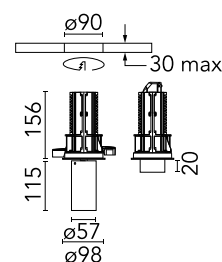

Recessed luminaire with LED light source. 220-240V, 50-60Hz remote power supply included.

Are you a professional and your project needs consulting and support?

[BOOK AN APPOINTMENT](#)