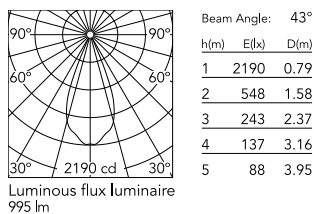

Physical

Colour	Black
Trim	No
Orientation	Adjustable
Rotation (°)	360
Longitudinal tilting (°)	90
Net weight (kg)	0.73
IP internal	20
IP external	20

Download

Mounting instructions [↓ PDF](#)

Photometric Files

LDT / IES [↓ ZIP](#)

Technical Drawings

2D [↓ ZIP](#)

3D [↓ ZIP](#)

[Bim](#) [↓ ZIP](#)

Schematic light drawing

Photometric

Light distribution	Symmetric
CCT (K)	3000
CRI>	80
Beam angle C0-180 (°)	43
Beam angle C90-270 (°)	43
UGR _L	<16