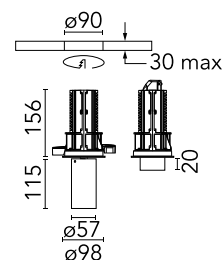

Recessed luminaire with LED light source. 220-240V, 50-60Hz remote power supply included.

Are you a professional and your project needs consulting and support?

[BOOK AN APPOINTMENT](#)