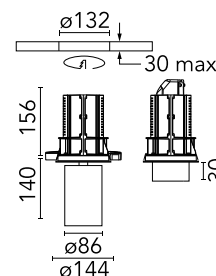

Physical

Colour	Black
Trim	No
Orientation	Adjustable
Rotation (°)	360
Longitudinal tilting (°)	90
Net weight (kg)	0.94
IP internal	20

Download

Mounting instructions [↓ PDF](#)

Photometric Files

LDT / IES [↓ ZIP](#)

Technical Drawings

2D [↓ ZIP](#)

3D [↓ ZIP](#)

Schematic light drawing

Photometric

Light distribution	Symmetric
CCT (K)	3000
CRI>	90
Beam angle C0-180 (°)	37
Beam angle C90-270 (°)	37
Extreme cut off	No
UGR _L	<10