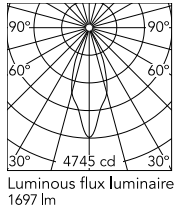

Physical

Colour	Black
Trim	No
Orientation	Adjustable
Rotation (°)	360
Longitudinal tilting (°)	90
Net weight (kg)	0.94
IP internal	20

Download

Mounting instructions [↓ PDF](#)

Photometric Files

LDT / IES [↓ ZIP](#)

Technical Drawings

2D [↓ ZIP](#)

3D [↓ ZIP](#)

Schematic light drawing

Photometric

Light distribution	Symmetric
CCT (K)	3000
CRI>	90
Beam angle C0-180 (°)	37
Beam angle C90-270 (°)	37
Extreme cut off	No
UGR _L	<10