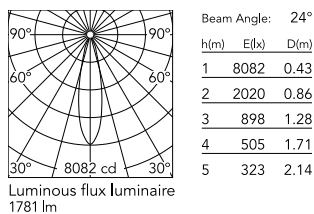

Schematic light drawing

Photometric

Light distribution	Symmetric
CCT (K)	3000
CRI>	90
Beam angle C0-180 (°)	24
Beam angle C90-270 (°)	24
Extreme cut off	No
UGR_L	<10

Electrical

Insulation class	II
Frequency (Hz)	50/60
Power supply	Remote included
Dimmable	No
Power supply type	Non Dimmable

Notes

Pre-installation frame must be ordered separately. Screening crosspiece, lenses and honeycomb directly installable on the head of the luminaire without needing any fastening accessory. Installation compatible with honeycomb + lense at the same time.