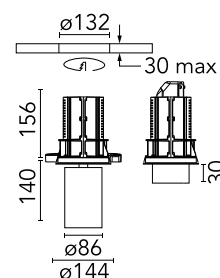

Recessed luminaire with LED light source. 220-240V, 50-60Hz remote power supply included.

Are you a professional and your project needs consulting and support?

[BOOK AN APPOINTMENT](#)