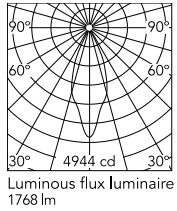

Physical

Colour	Black
Trim	No
Orientation	Adjustable
Rotation (°)	360
Longitudinal tilting (°)	90
Net weight (kg)	0.74
IP internal	20

Download

Mounting instructions [↓ PDF](#)

Photometric Files

LDT / IES [↓ ZIP](#)

Technical Drawings

2D [↓ ZIP](#)

3D [↓ ZIP](#)

Ecodesign and Energy Labelling

 Replaceable (LED only) light source by a professional

 Replaceable control gear by a professional

Schematic light drawing

Beam Angle: 37°

h(m)	E(lx)	D(m)
1	4944	0.67
2	1236	1.34
3	549	2.01
4	309	2.69
5	198	3.36

Photometric

Lighting type	Direct
Light distribution	Symmetric
CCT (K)	4000
CRI>	90
Beam angle C0-180 (°)	37
Beam angle C90-270 (°)	37
Extreme cut off	No
UGR _L	<10