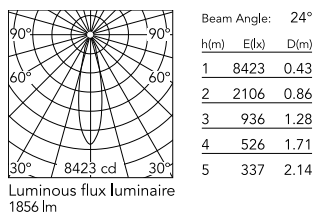

Schematic light drawing

Photometric

Lighting type	Direct
Light distribution	Symmetric
CCT (K)	4000
CRI>	90
Beam angle C0-180 (°)	24
Beam angle C90-270 (°)	24
Extreme cut off	No
UGR_L	<10

Electrical

Insulation class	II
Frequency (Hz)	50/60
Main voltage (Vac)	220-240
Power supply	Remote included
Dimmable	Yes
Power supply type	Dimmable DALI 2
Dimming interface	Remote Dimmable (Dimmer Not Included)

Notes

Pre-installation frame must be ordered separately. Screening crosspiece, lenses and honeycomb directly installable on the head of the luminaire without needing any fastening accessory. Installation compatible with honeycomb + lense at the same time.