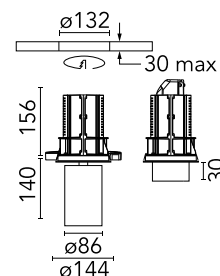

FLOS

09.4926.30CDA White

UT Downlight No Trim Ø 86 Dali Version

Designed by FLOS Architectural, 2017

Recessed luminaire with LED light source. 220-240V, 50-60Hz remote power supply included.

Are you a professional and your project needs consulting and support?

[BOOK AN APPOINTMENT](#)

Main specifications

Mounting	Ceiling recessed
Environments	Indoor dry location
Light source type	LED
Light sources included	Yes
LED type	LED array
Lamp category	LED
Number of lamps	1
Power (W)	22.1
System power (W)	26.1
Source flux (lm)	2989
Lumen Output (lm)	1855

Physical

Colour	White
Trim	No
Orientation	Adjustable
Rotation (°)	360
Longitudinal tilting (°)	90
Net weight (kg)	0.74
IP internal	20

Download

Mounting instructions [↓ PDF](#)

Photometric Files

LDT / IES [↓ ZIP](#)

Technical Drawings

2D [↓ ZIP](#)

3D [↓ ZIP](#)

Ecodesign and Energy Labelling

Replaceable (LED only) light source by a professional

Replaceable control gear by a professional