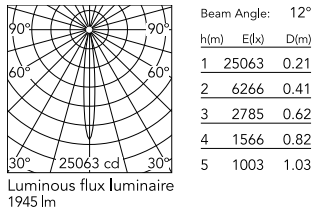

### Physical

Colour	White
Trim	No
Orientation	Adjustable
Rotation (°)	360
Longitudinal tilting (°)	90
Net weight (kg)	0.74
IP internal	20

### Technical Drawings

2D [↓ ZIP](#)

3D [↓ ZIP](#)

## Schematic light drawing