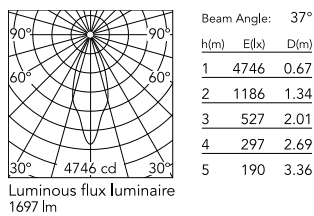

Schematic light drawing

Photometric

Lighting type	Direct
Light distribution	Symmetric
CCT (K)	3000
CRI>	90
Beam angle C0-180 (°)	37
Beam angle C90-270 (°)	37
Extreme cut off	No
UGR_L	<10

Electrical

Insulation class	II
Frequency (Hz)	50/60
Main voltage (Vac)	220-240
Power supply	Remote included
Dimmable	Yes
Power supply type	Dimmable DALI 2
Dimming interface	Remote Dimmable (Dimmer Not Included)

Notes

Pre-installation frame must be ordered separately. Screening crosspiece, lenses and honeycomb directly installable on the head of the luminaire without needing any fastening accessory. Installation compatible with honeycomb + lense at the same time.