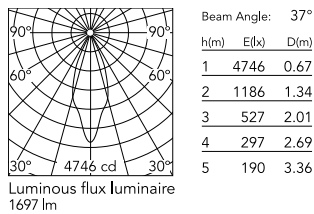

Schematic light drawing

Photometric

Lighting type	Direct
Light distribution	Symmetric
CCT (K)	3000
CRI>	90
Beam angle C0-180 (°)	37
Beam angle C90-270 (°)	37
Extreme cut off	No
UGR_L	<10

Electrical

Insulation class	II
Frequency (Hz)	50/60
Main voltage (Vac)	220-240
Power supply	Remote included
Dimmable	Yes
Power supply type	Dimmable DALI 2
Dimming interface	Remote Dimmable (Dimmer Not Included)

Notes

Pre-installation frame must be ordered separately. Screening crosspiece, lenses and honeycomb directly installable on the head of the luminaire without needing any fastening accessory. Installation compatible with honeycomb + lense at the same time.