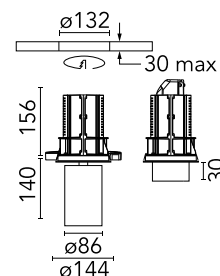

FLOS

09.4922.30CDA White

UT Downlight No Trim Ø 86 Dali Version

Designed by FLOS Architectural, 2017

Recessed luminaire with LED light source. 220-240V, 50-60Hz remote power supply included.

Are you a professional and your project needs consulting and support?

[BOOK AN APPOINTMENT](#)

Main specifications

Mounting	Ceiling recessed
Environments	Indoor dry location
Light source type	LED
Light sources included	Yes
LED type	LED array
Lamp category	LED
Number of lamps	1
Power (W)	22.1
System power (W)	26.1
Source flux (lm)	2749
Lumen Output (lm)	1867

Physical

Colour	White
Trim	No
Orientation	Adjustable
Rotation (°)	360
Longitudinal tilting (°)	90
Net weight (kg)	0.74
IP internal	20

Download

Mounting instructions [↓ PDF](#)

Photometric Files

LDT / IES [↓ ZIP](#)

Technical Drawings

2D [↓ ZIP](#)

3D [↓ ZIP](#)

Ecodesign and Energy Labelling

Replaceable (LED only) light source by a professional

Replaceable control gear by a professional