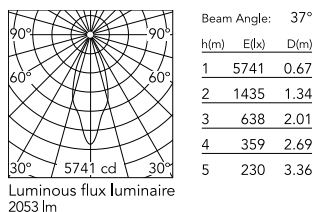

Physical

Colour	Black
Trim	No
Orientation	Adjustable
Rotation (°)	360
Longitudinal tilting (°)	90
Recessed depth (mm)	176
Net weight (kg)	0.74
IP internal	20

Download

[Mounting instructions](#)  PDF

Photometric Files

[LDT / IES](#)  ZIP

Technical Drawings

[2D](#)  ZIP

[3D](#)  ZIP

Schematic light drawing

Photometric

Lighting type	Direct
Light distribution	Symmetric
CCT (K)	3000
CRI>	80
Beam angle C0-180 (°)	37
Beam angle C90-270 (°)	37
UGR _L	<10