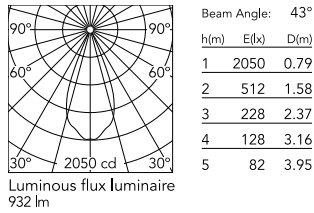

Schematic light drawing

Photometric

Light distribution	Symmetric
CCT (K)	4000
CRI>	90
Beam angle C0-180 (°)	43
Beam angle C90-270 (°)	43
Extreme cut off	No
UGR_L	<16

Electrical

Insulation class	II
Frequency (Hz)	50/60
Main voltage (Vac)	220-240
Power supply	Remote included
Dimmable	Yes
Power supply type	Dimmable DALI 1

Notes

Pre-installation frame must be ordered separately. Screening crosspiece, lenses and honeycomb directly installable on the head of the luminaire without needing any fastening accessory.