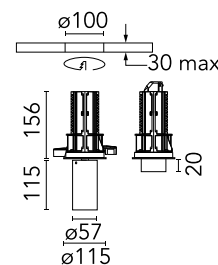

Recessed luminaire with LED light source. 220-240V, 50-60Hz remote power supply included.

Are you a professional and your project needs consulting and support?

BOOK AN APPOINTMENT