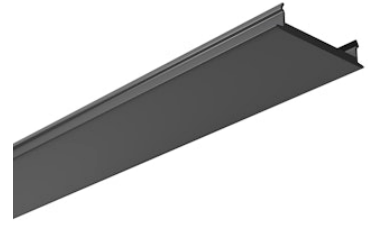

# FLOS

06.2618.14A Black

## Track Cover 3000mm NEW

Designed by FLOS Architectural, 2023

Ceiling surface, Wall surface

Attractive cover for the inside of the profile. Only available in black and white.

Are you a professional and your project needs consulting and support?