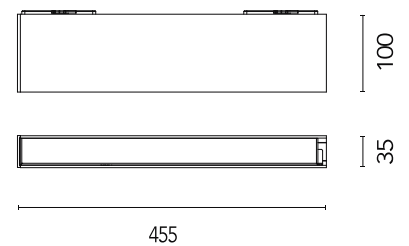

### Main specifications

Environments	Indoor dry location
Power (W)	120

### Physical

Colour	White
Net weight (kg)	1.5
IP internal	20