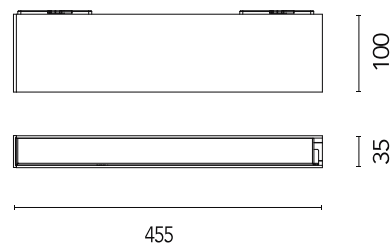

### Main specifications

Environments	Indoor dry location
Power (W)	120

### Physical

Colour	Black
Net weight (kg)	1.5
IP internal	20