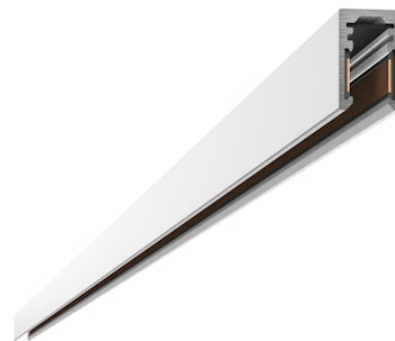

FLOS

06.6014.40 White

The Micro Running Magnet Surface Profile

Designed by FLOS Architectural, 2020

Length: 3000 - Wall surface, Ceiling surface

'Electromechanical profile of reduced size for installation on surfaces (ceiling or wall) with lengths from 1 to 3 m.