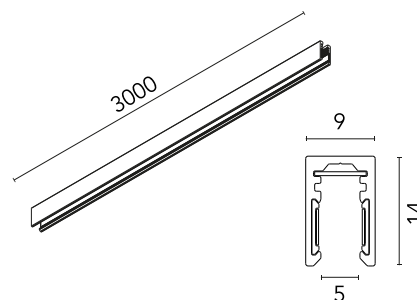

FLOS

06.6014.40 White

The Micro Running Magnet Surface Profile

Designed by FLOS Architectural, 2020

Length: 3000 - Wall surface, Ceiling surface

'Electromechanical profile of reduced size for installation on surfaces (ceiling or wall) with lengths from 1 to 3 m.

Are you a professional and your project needs consulting and support?

[BOOK AN APPOINTMENT](#)

Main specifications

Mounting	Wall surface, Ceiling surface
Environments	Indoor dry location
Light sources included	no
Power (W)	120

Physical

Colour	White
Length (mm)	3000
Net weight (kg)	0.49
IP internal	20

Download

[Mounting instructions](#)

Electrical

Insulation class	III
Forward voltage (V)	24
Power supply	Remote excluded
Dimmable	Yes
Power supply type	Non Dimmable
Dimming interface	Remote Dimmable (Dimmer Not Included)