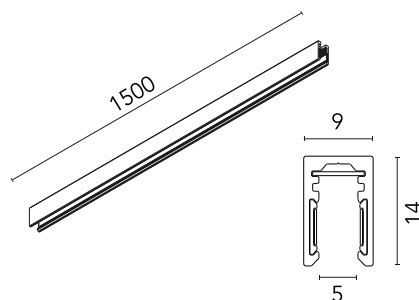

Length: 1500 - Wall surface, Ceiling surface

'Electromechanical profile of reduced size for installation on surfaces (ceiling or wall) with lengths from 1 to 3 m.

Are you a professional and your project needs consulting and support?

[BOOK AN APPOINTMENT](#)