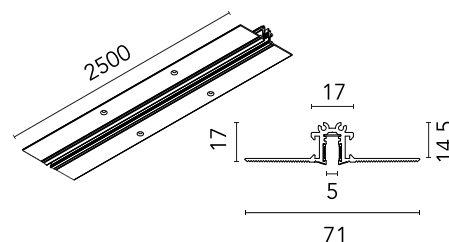

Length: 2500 - Wall recessed, Ceiling recessed

Electromechanical profile of reduced size for recessed installation in plasterboard ceilings/walls with lengths from 1 to 3 m.

Are you a professional and your project needs consulting and support?

[BOOK AN APPOINTMENT](#)