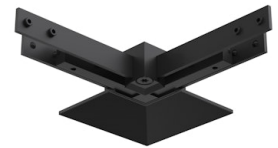

OPTIONAL
Corner

Installation

06.6030.14

90° Corner. Electrical/mechanical
connection