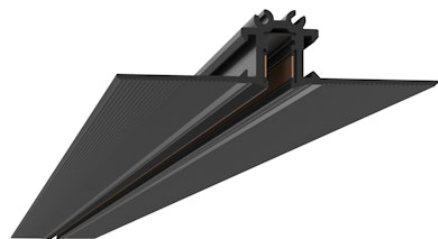

FLOS

06.6000.14 Black

The Micro Running Magnet Recessed Profile

Designed by FLOS Architectural, 2020

Length: 1000 - Wall recessed, Ceiling recessed

Electromechanical profile of reduced size for recessed installation in plasterboard ceilings/walls with lengths from 1 to 3 m.

Physical

Colour	Black
Length (mm)	1000
Net weight (kg)	0.48
IP internal	20

Download

[Mounting instructions](#)

Photometric

Extreme cut off No

Electrical

Insulation class	III
Forward voltage (V)	24
Power supply	Remote excluded
Dimmable	Yes
Power supply type	Non Dimmable
Dimming interface	Remote Dimmable (Dimmer Not Included)