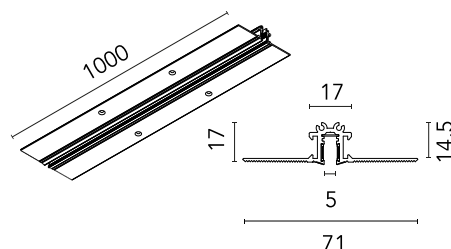

Length: 1000 - Wall recessed, Ceiling recessed

Electromechanical profile of reduced size for recessed installation in plasterboard ceilings/walls with lengths from 1 to 3 m.

Are you a professional and your project needs consulting and support?

[BOOK AN APPOINTMENT](#)