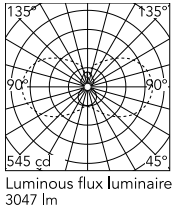

Schematic light drawing

Photometric

Lighting type	Total
Light distribution	Symmetric
CCT (K)	2200
CRI>	90
McAdam steps (SDCM)	3
LED Life / Failure Ratio	L80B10>72.000h_Tc65°C
UGR_L	<16

Electrical

Insulation class	III
Power supply	Remote
Dimmable	Yes
Power supply type	Dimmable DALI 2
Dimming range (%)	1-100
Dimming interface	Remote Dimmable (Dimmer Not Included)
Batteries inside	No