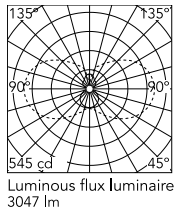

Physical

Colour	Brushed Steel
Orientation	Fixed
Length (mm)	2410
Cord colour	Transparent
IP internal	20

Download

[Mounting instructions](#)  PDF

Photometric Files

[LDT / IES](#)  ZIP

Technical Drawings

[2D](#)  ZIP

[3D](#)  ZIP

Schematic light drawing

Photometric

Lighting type	Total
Light distribution	Symmetric
CCT (K)	2200
CRI>	90
McAdam steps (SDCM)	3
LED Life / Failure Ratio	L80B10>72.000h_Tc65°C
UGR _L	<16

Electrical