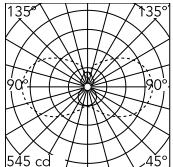

Physical

Colour	White
Orientation	Fixed
Length (mm)	2410
Cord colour	Transparent
IP internal	20

Download

Mounting instructions [↓ PDF](#)

Photometric Files

LDT / IES [↓ ZIP](#)

Technical Drawings

2D [↓ ZIP](#)

3D [↓ ZIP](#)

Schematic light drawing

Photometric

Lighting type	Total
Light distribution	Symmetric
CCT (K)	2200
CRI>	90
McAdam steps (SDCM)	3
LED Life / Failure Ratio	L80B10>72.000h_Tc65°C
UGR _L	<16

Electrical