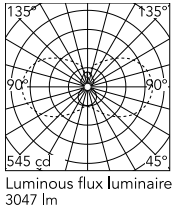

Physical

Colour	Black
Orientation	Fixed
Length (mm)	2410
Cord colour	Transparent
IP internal	20

Download

[Mounting instructions](#)  PDF

Photometric Files

[LDT / IES](#)  ZIP

Technical Drawings

[2D](#)  ZIP

[3D](#)  ZIP

Schematic light drawing

Photometric

Lighting type	Total
Light distribution	Symmetric
CCT (K)	2200
CRI>	90
McAdam steps (SDCM)	3
LED Life / Failure Ratio	L80B10>72.000h_Tc65°C
UGR _L	<16

Electrical