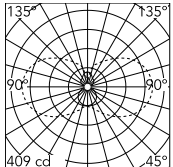

Physical

Colour	Brushed Bronze
Orientation	Fixed
Length (mm)	1810
Cord colour	Transparent
IP internal	20

Download

Mounting instructions [↓ PDF](#)

Photometric Files

LDT / IES [↓ ZIP](#)

Technical Drawings

2D [↓ ZIP](#)

3D [↓ ZIP](#)

Schematic light drawing

Luminous flux luminaire
2285 lm

Photometric

Lighting type	Total
Light distribution	Symmetric
CCT (K)	2200
CRI>	90
McAdam steps (SDCM)	3
LED Life / Failure Ratio	L80B10>72.000h_Tc65°C
UGR _L	<16