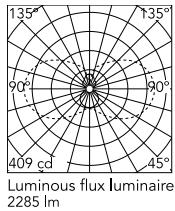

Schematic light drawing

Photometric

Lighting type	Total
Light distribution	Symmetric
CCT (K)	2200
CRI>	90
McAdam steps (SDCM)	3
LED Life / Failure Ratio	L80B10>72.000h_Tc65°C
UGR_L	<16

Electrical

Insulation class	III
Power supply	Remote
Dimmable	Yes
Power supply type	Dimmable DALI 2
Dimming range (%)	1-100
Dimming interface	Remote Dimmable (Dimmer Not Included)
Batteries inside	No