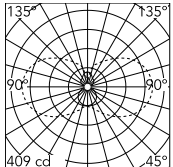

Schematic light drawing

Luminous flux luminaire
2285 lm

Photometric

Lighting type	Total
Light distribution	Symmetric
CCT (K)	2200
CRI>	90
McAdam steps (SDCM)	3
LED Life / Failure Ratio	L80B10>72.000h_Tc65°C
UGR_L	<16

Electrical

Insulation class	III
Power supply	Remote
Dimmable	Yes
Power supply type	Dimmable DALI 2
Dimming range (%)	1-100
Dimming interface	Remote Dimmable (Dimmer Not Included)
Batteries inside	No