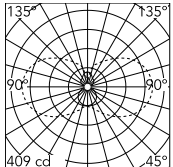

Physical

Colour	Black
Orientation	Fixed
Length (mm)	1810
Cord colour	Transparent
IP internal	20

Download

Mounting instructions [↓ PDF](#)

Photometric Files

LDT / IES [↓ ZIP](#)

Technical Drawings

2D [↓ ZIP](#)

3D [↓ ZIP](#)

Schematic light drawing

Luminous flux luminaire
2285 lm

Photometric

Lighting type	Total
Light distribution	Symmetric
CCT (K)	2200
CRI>	90
McAdam steps (SDCM)	3
LED Life / Failure Ratio	L80B10>72.000h_Tc65°C
UGR _L	<16