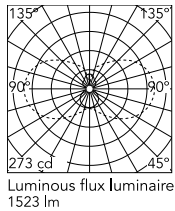

### Physical

Colour	Brushed Steel
Orientation	Fixed
Length (mm)	1210
Cord colour	Transparent
IP internal	20

### Photometric Files

[LDT / IES](#)  ZIP

### Technical Drawings

[2D](#)  ZIP

[3D](#)  ZIP

## Schematic light drawing