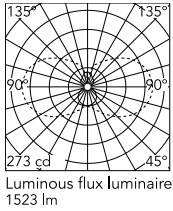

Physical

Colour	White
Orientation	Fixed
Length (mm)	1210
Cord colour	Transparent
IP internal	20

Download

Mounting instructions [↓ PDF](#)

Photometric Files

LDT / IES [↓ ZIP](#)

Technical Drawings

2D [↓ ZIP](#)

3D [↓ ZIP](#)

Schematic light drawing

Photometric

Lighting type	Total
Light distribution	Symmetric
CCT (K)	2200
CRI>	90
McAdam steps (SDCM)	3
LED Life / Failure Ratio	L80B10>72.000h_Tc65°C
UGR _L	<16

Electrical