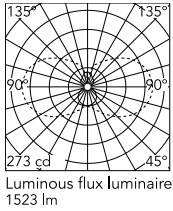

### Physical

Colour	Black
Orientation	Fixed
Length (mm)	1210
Cord colour	Transparent
IP internal	20

### Photometric Files

LDT / IES [↓ ZIP](#)

### Technical Drawings

2D [↓ ZIP](#)

3D [↓ ZIP](#)

## Schematic light drawing