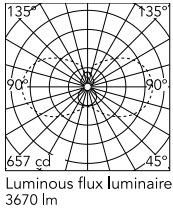

### Physical

Colour	Brushed Bronze
Orientation	Fixed
Length (mm)	2410
Cord colour	Transparent
IP internal	20

### Technical Drawings

2D [↓ ZIP](#)

3D [↓ ZIP](#)

## Schematic light drawing