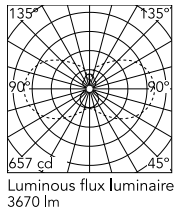

Physical

Colour	Brushed Steel
Orientation	Fixed
Length (mm)	2410
Cord colour	Transparent
IP internal	20

Download

Mounting instructions [↓ PDF](#)

Photometric Files

LDT / IES [↓ ZIP](#)

Technical Drawings

2D [↓ ZIP](#)

3D [↓ ZIP](#)

Ecodesign and Energy Labelling

 Replaceable (LED only) light source by a professional

Schematic light drawing

Photometric

Lighting type	Total
Light distribution	Symmetric
CCT (K)	3000
CRI>	90
McAdam steps (SDCM)	3
Rf fidelity index	92
Rg gamut index	89
LED Life / Failure Ratio	L80B10>72.000h_Tc65°C
UGR _L	<16