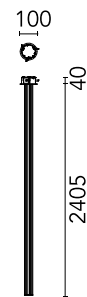

FLOS

05.4535.14.DA Black

The Glowing Track Vertical Dali

Designed by FLOS Architectural, 2025

Length: 2410 - Ceiling

Surface lighting system with a vertical orientation that combines ambient lighting with a track that allows the installation of a wide range of projectors and accent lighting modules. Available in three lengths (600mm, 1200 mm, 1800 mm, and 2400 mm). Driver not included.