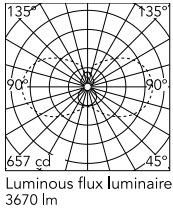

### Physical

|             |             |
|-------------|-------------|
| Colour      | Black       |
| Orientation | Fixed       |
| Length (mm) | 2410        |
| Cord colour | Transparent |
| IP internal | 20          |

### Technical Drawings

2D [↓ ZIP](#)

3D [↓ ZIP](#)

## Schematic light drawing