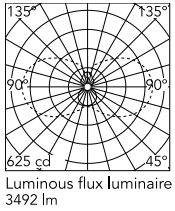

Physical

Colour	White
Orientation	Fixed
Length (mm)	2410
Cord colour	Transparent
IP internal	20

Download

Mounting instructions [↓ PDF](#)

Photometric Files

LDT / IES [↓ ZIP](#)

Technical Drawings

2D [↓ ZIP](#)

3D [↓ ZIP](#)

Ecodesign and Energy Labelling

 Replaceable (LED only) light source by a professional

Schematic light drawing

Photometric

Lighting type	Total
Light distribution	Symmetric
CCT (K)	2700
CRI>	90
McAdam steps (SDCM)	3
Rf fidelity index	87
Rg gamut index	104
LED Life / Failure Ratio	L80B10>72.000h_Tc65°C
UGR _L	<16