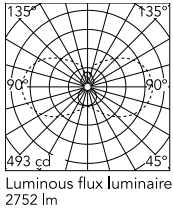

Physical

Colour	Brushed Steel
Orientation	Fixed
Length (mm)	1810
Cord colour	Transparent
IP internal	20

Download

Mounting instructions [↓ PDF](#)

Photometric Files

LDT / IES [↓ ZIP](#)

Technical Drawings

2D [↓ ZIP](#)

3D [↓ ZIP](#)

Ecodesign and Energy Labelling

 Replaceable (LED only) light source by a professional

Schematic light drawing

Photometric

Lighting type	Total
Light distribution	Symmetric
CCT (K)	3000
CRI>	90
McAdam steps (SDCM)	3
Rf fidelity index	92
Rg gamut index	89
LED Life / Failure Ratio	L80B10>72.000h_Tc65°C
UGR _L	<16