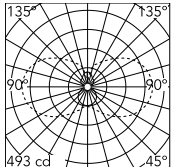

Physical

Colour	White
Orientation	Fixed
Length (mm)	1810
Cord colour	Transparent
IP internal	20

Download

Mounting instructions [↓ PDF](#)

Photometric Files

LDT / IES [↓ ZIP](#)

Technical Drawings

2D [↓ ZIP](#)

3D [↓ ZIP](#)

Ecodesign and Energy Labelling

 Replaceable (LED only) light source by a professional

Schematic light drawing

Luminous flux luminaire
2752 lm

Photometric

Lighting type	Total
Light distribution	Symmetric
CCT (K)	3000
CRI>	90
McAdam steps (SDCM)	3
Rf fidelity index	92
Rg gamut index	89
LED Life / Failure Ratio	L80B10>72.000h_Tc65°C
UGR _L	<16