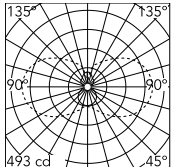

Physical

Colour	Black
Orientation	Fixed
Length (mm)	1810
Cord colour	Transparent
IP internal	20

Download

Mounting instructions [↓ PDF](#)

Photometric Files

LDT / IES [↓ ZIP](#)

Technical Drawings

2D [↓ ZIP](#)

3D [↓ ZIP](#)

Ecodesign and Energy Labelling

 Replaceable (LED only) light source by a professional

Schematic light drawing

Luminous flux luminaire
2752 lm

Photometric

Lighting type	Total
Light distribution	Symmetric
CCT (K)	3000
CRI>	90
McAdam steps (SDCM)	3
Rf fidelity index	92
Rg gamut index	89
LED Life / Failure Ratio	L80B10>72.000h_Tc65°C
UGR _L	<16