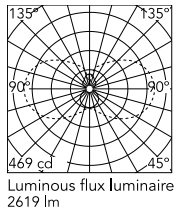

Physical

Colour	Brushed Bronze
Orientation	Fixed
Length (mm)	1810
Cord colour	Transparent
IP internal	20

Download

Mounting instructions [↓ PDF](#)

Photometric Files

LDT / IES [↓ ZIP](#)

Technical Drawings

2D [↓ ZIP](#)

3D [↓ ZIP](#)

Ecodesign and Energy Labelling

 Replaceable (LED only) light source by a professional

Schematic light drawing

Photometric

Lighting type	Total
Light distribution	Symmetric
CCT (K)	2700
CRI>	90
McAdam steps (SDCM)	3
Rf fidelity index	87
Rg gamut index	104
LED Life / Failure Ratio	L80B10>72.000h_Tc65°C
UGR _L	<16