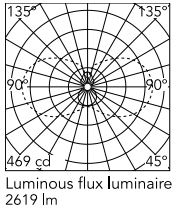

Physical

Colour	Brushed Steel
Orientation	Fixed
Length (mm)	1810
Cord colour	Transparent
IP internal	20

Download

Mounting instructions [↓ PDF](#)

Photometric Files

LDT / IES [↓ ZIP](#)

Technical Drawings

2D [↓ ZIP](#)

3D [↓ ZIP](#)

Ecodesign and Energy Labelling

 Replaceable (LED only) light source by a professional

Schematic light drawing

Photometric

Lighting type	Total
Light distribution	Symmetric
CCT (K)	2700
CRI>	90
McAdam steps (SDCM)	3
Rf fidelity index	87
Rg gamut index	104
LED Life / Failure Ratio	L80B10>72.000h_Tc65°C
UGR _L	<16