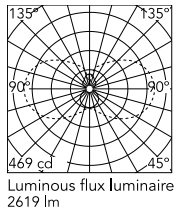

Physical

Colour	White
Orientation	Fixed
Length (mm)	1810
Cord colour	Transparent
IP internal	20

Download

Mounting instructions [↓ PDF](#)

Photometric Files

LDT / IES [↓ ZIP](#)

Technical Drawings

2D [↓ ZIP](#)

3D [↓ ZIP](#)

Ecodesign and Energy Labelling

 Replaceable (LED only) light source by a professional

Schematic light drawing

Photometric

Lighting type	Total
Light distribution	Symmetric
CCT (K)	2700
CRI>	90
McAdam steps (SDCM)	3
Rf fidelity index	87
Rg gamut index	104
LED Life / Failure Ratio	L80B10>72.000h_Tc65°C
UGR _L	<16