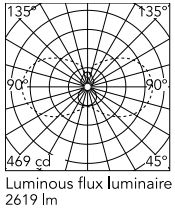

Physical

Colour	Black
Orientation	Fixed
Length (mm)	1810
Cord colour	Transparent
IP internal	20

Download

Mounting instructions [↓ PDF](#)

Photometric Files

LDT / IES [↓ ZIP](#)

Technical Drawings

2D [↓ ZIP](#)

3D [↓ ZIP](#)

Ecodesign and Energy Labelling

 Replaceable (LED only) light source by a professional

Schematic light drawing

Photometric

Lighting type	Total
Light distribution	Symmetric
CCT (K)	2700
CRI>	90
McAdam steps (SDCM)	3
Rf fidelity index	87
Rg gamut index	104
LED Life / Failure Ratio	L80B10>72.000h_Tc65°C
UGR _L	<16