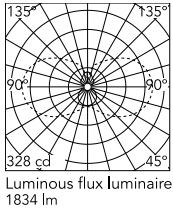

### Physical

|             |                |
|-------------|----------------|
| Colour      | Brushed Bronze |
| Orientation | Fixed          |
| Length (mm) | 1210           |
| Cord colour | Transparent    |
| IP internal | 20             |

### Technical Drawings

2D [↓ ZIP](#)

3D [↓ ZIP](#)

## Schematic light drawing