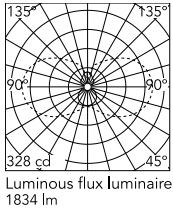

Physical

Colour	White
Orientation	Fixed
Length (mm)	1210
Cord colour	Transparent
IP internal	20

Download

Mounting instructions [↓ PDF](#)

Photometric Files

LDT / IES [↓ ZIP](#)

Technical Drawings

2D [↓ ZIP](#)

3D [↓ ZIP](#)

Ecodesign and Energy Labelling

 Replaceable (LED only) light source by a professional

Schematic light drawing

Photometric

Lighting type	Total
Light distribution	Symmetric
CCT (K)	3000
CRI>	90
McAdam steps (SDCM)	3
Rf fidelity index	92
Rg gamut index	89
LED Life / Failure Ratio	L80B10>72.000h_Tc65°C
UGR _L	<16