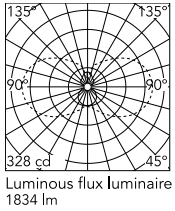

Physical

Colour	Black
Orientation	Fixed
Length (mm)	1210
Cord colour	Transparent
IP internal	20

Download

Mounting instructions [↓ PDF](#)

Photometric Files

LDT / IES [↓ ZIP](#)

Technical Drawings

2D [↓ ZIP](#)

3D [↓ ZIP](#)

Ecodesign and Energy Labelling

 Replaceable (LED only) light source by a professional

Schematic light drawing

Photometric

Lighting type	Total
Light distribution	Symmetric
CCT (K)	3000
CRI>	90
McAdam steps (SDCM)	3
Rf fidelity index	92
Rg gamut index	89
LED Life / Failure Ratio	L80B10>72.000h_Tc65°C
UGR _L	<16