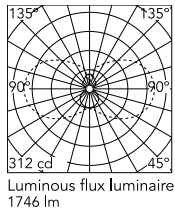

Physical

Colour	Brushed Bronze
Orientation	Fixed
Length (mm)	1210
Cord colour	Transparent
IP internal	20

Download

Mounting instructions [↓ PDF](#)

Photometric Files

LDT / IES [↓ ZIP](#)

Technical Drawings

2D [↓ ZIP](#)

3D [↓ ZIP](#)

Ecodesign and Energy Labelling

 Replaceable (LED only) light source by a professional

Schematic light drawing

Photometric

Lighting type	Total
Light distribution	Symmetric
CCT (K)	2700
CRI>	90
McAdam steps (SDCM)	3
Rf fidelity index	87
Rg gamut index	104
LED Life / Failure Ratio	L80B10>72.000h_Tc65°C
UGR _L	<16