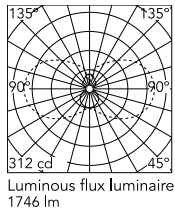

Physical

Colour	Brushed Steel
Orientation	Fixed
Length (mm)	1210
Cord colour	Transparent
Package height (mm)	12
Package width (mm)	260
Package length (mm)	12
IP internal	20

Download

Mounting instructions [↓ PDF](#)

Photometric

Lighting type	Total
Light distribution	Symmetric
CCT (K)	2700
CRI>	90
McAdam steps (SDCM)	3
Rf fidelity index	87
Rg gamut index	104
LED Life / Failure Ratio	L80B10>72.000h_Tc65°C
UGR _L	<16