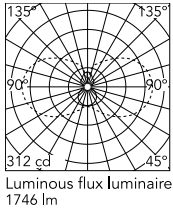

Physical

Colour	White
Orientation	Fixed
Length (mm)	1210
Cord colour	Transparent
IP internal	20

Download

Mounting instructions [↓ PDF](#)

Photometric Files

LDT / IES [↓ ZIP](#)

Technical Drawings

2D [↓ ZIP](#)

3D [↓ ZIP](#)

Ecodesign and Energy Labelling

 Replaceable (LED only) light source by a professional

Schematic light drawing

Photometric

Lighting type	Total
Light distribution	Symmetric
CCT (K)	2700
CRI>	90
McAdam steps (SDCM)	3
Rf fidelity index	87
Rg gamut index	104
LED Life / Failure Ratio	L80B10>72.000h_Tc65°C
UGR _L	<16