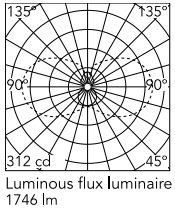

Physical

Colour	Black
Orientation	Fixed
Length (mm)	1210
Cord colour	Transparent
IP internal	20

Download

Mounting instructions [↓ PDF](#)

Photometric Files

LDT / IES [↓ ZIP](#)

Technical Drawings

2D [↓ ZIP](#)

3D [↓ ZIP](#)

Ecodesign and Energy Labelling

 Replaceable (LED only) light source by a professional

Schematic light drawing

Photometric

Lighting type	Total
Light distribution	Symmetric
CCT (K)	2700
CRI>	90
McAdam steps (SDCM)	3
Rf fidelity index	87
Rg gamut index	104
LED Life / Failure Ratio	L80B10>72.000h_Tc65°C
UGR _L	<16